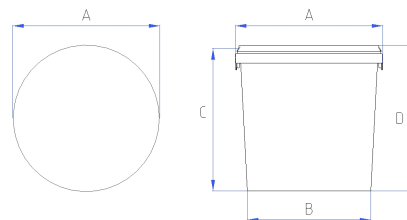

GENERAL PRODUCT INFORMATION

ARTICLE

Article-No.	HOM4000
Product	BUCKETS ROUND
ISO-volume	3.7 liter
Brimful-volume	4 liter
Paint mixing-machines	Yes
Special features	-

DIMENSIONS

Upper diameter (A)	201 mm
Lower diameter (B)	167 mm
Height (C)	168 mm
Height with Lid (D)	170 mm

MATERIAL

Packaging Buckets	polypropylene
Lid	polypropylene
Color	White, color on request
Handle	metal

WEIGHT

Bucket	140 g
Lid	36 g
Role	-
Wire handle	14 g
Plastic handle	-

DECORATION (LxH)

Bucket Offset print	530 x 105 mm
Bucket IML	Yes
Lid Offset print	-
Lid IML	Yes

Note: For print-layouts please see our "General print requirements" under "Decoration" on our website www.groku.de

OPTIONS

Lid	Var. designs are possible
Custom colors	On request

Note: Different closure systems e.g. tamper evident closure, opening aids etc.

BUCKETS ROUND HOM 4000

PACKAGING UNITS

Bucket Palett 800x1200mm	1400 units
Lid Palett 800x1200mm	4800 units

PALLETISING SCHEME

Units per layer	22
Stacking height ** (2-fold)	475 mm
Any additional bucket	160 mm
Max. load of the bottom container *	30 kg (at 20 °C)

OTHER

Technical changes possible; tolerances +/- 5%; AGB

* in compliance with packaging

** incl. pallet (145mm)