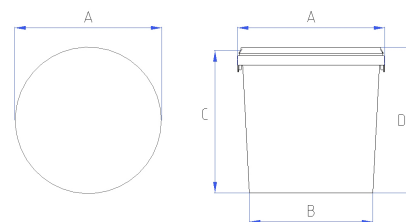

GENERAL PRODUCT INFORMATION

ARTICLE

Article-No.	EZE15000
Product	BUCKETS ROUND
ISO-volume	14.8 liter
Brimful-volume	15.6 liter
Paint mixing-machines	Yes
Special features	-

DIMENSIONS

Upper diameter (A)	292 mm
Lower diameter (B)	247 mm
Height (C)	298 mm
Height with Lid (D)	299 mm

MATERIAL

Packaging Buckets	polypropylene
Lid	polypropylene
Color	White, color on request
Handle	Metal / plastic

WEIGHT

Bucket	465 g
Lid	85 g
Role	4 g
Wire handle	38 g
Plastic handle	-

DECORATION (LxH)

Bucket Offset print	-
Bucket IML	Yes
Lid Offset print	On request
Lid IML	Yes

BUCKETS ROUND EZE 15000

PACKAGING UNITS

Bucket Palett 800x1200mm	253 units
Lid Palett 800x1200mm	1320 units

PALLETISING SCHEME

Units per layer	11
Stacking height ** (2-fold)	727 mm
Any additional bucket	283 mm
Max. load of the bottom container *	60 kg (at 20 °C)