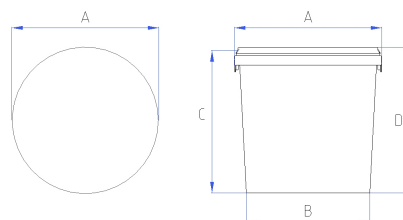

GENERAL PRODUCT INFORMATION

ARTICLE

Article-No.	EZE11000
Product	BUCKETS ROUND
ISO-volume	11.2 liter
Brimful-volume	12 liter
Paint mixing-machines	Yes
Special features	-

DIMENSIONS

Upper diameter (A)	291 mm
Lower diameter (B)	253 mm
Height (C)	221 mm
Height with Lid (D)	222 mm

MATERIAL

Packaging Buckets	polypropylene
Lid	polypropylene
Color	White, color on request
Handle	Metal / plastic

WEIGHT

Bucket	310 g
Lid	85 g
Role	4 g
Wire handle	38 g
Plastic handle	16 g

DECORATION (LxH)

Bucket Offset print	815 x 150 mm
Bucket IML	Yes
Lid Offset print	On request
Lid IML	Yes

BUCKETS ROUND EZE 11000

PACKAGING UNITS

Bucket Palett 800x1200mm	550 units
Lid Palett 800x1200mm	2200 units

PALLETISING SCHEME

Units per layer	11
Stacking height ** (2-fold)	579 mm
Any additional bucket	211 mm
Max. load of the bottom container *	60 kg (at 20 °C)